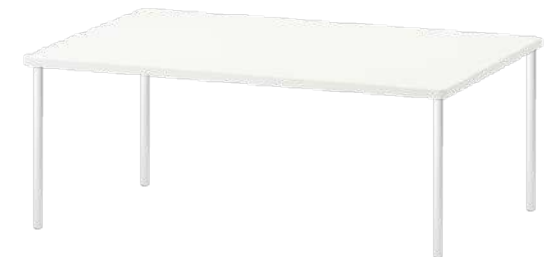

GRAY METAL MAGAZINE RACK

Available units: 1.
Width: 33 cm
Height: 35 cm
Depth: 20 cm

GLASS COCKTAIL TABLE *

Available units: 3.
Diameter: 58 cm
Height: 1,08 m

SHEEP WOVEN STOOL *

Available units: 8.
Width: 39 cm
Height: 1,03 m
Bottom: 50,5 cm

*Ask for a budget.

WHITE SHEEPSKIN CHAIR

Available units: 60.

Width: 54 cm

Height: 84 cm

Bottom: 45 cm

COLOR DESIGN CHART

Available units: 1.

Width: 1,8 m

Height: 1,87 m

*Ask for a budget.

WHITE TABLES FOR FORMATS*

Available units: 15.

Width: 60 cm

Length: 2 m

Height: 73 cm

GLASS CABARET TABLE*

Available units: 6.
Diameter: 1,05 m
Height: 75 cm

*Ask for a budget.

GLASS CONSOLE

Available units: 3.
Height: 75 cm
Width: 45 cm
Length: 1,4 m

GLASS SIDE TABLES

Available units: 2.
Height: 45 cm
Width: 50 cm
Length: 50 cm