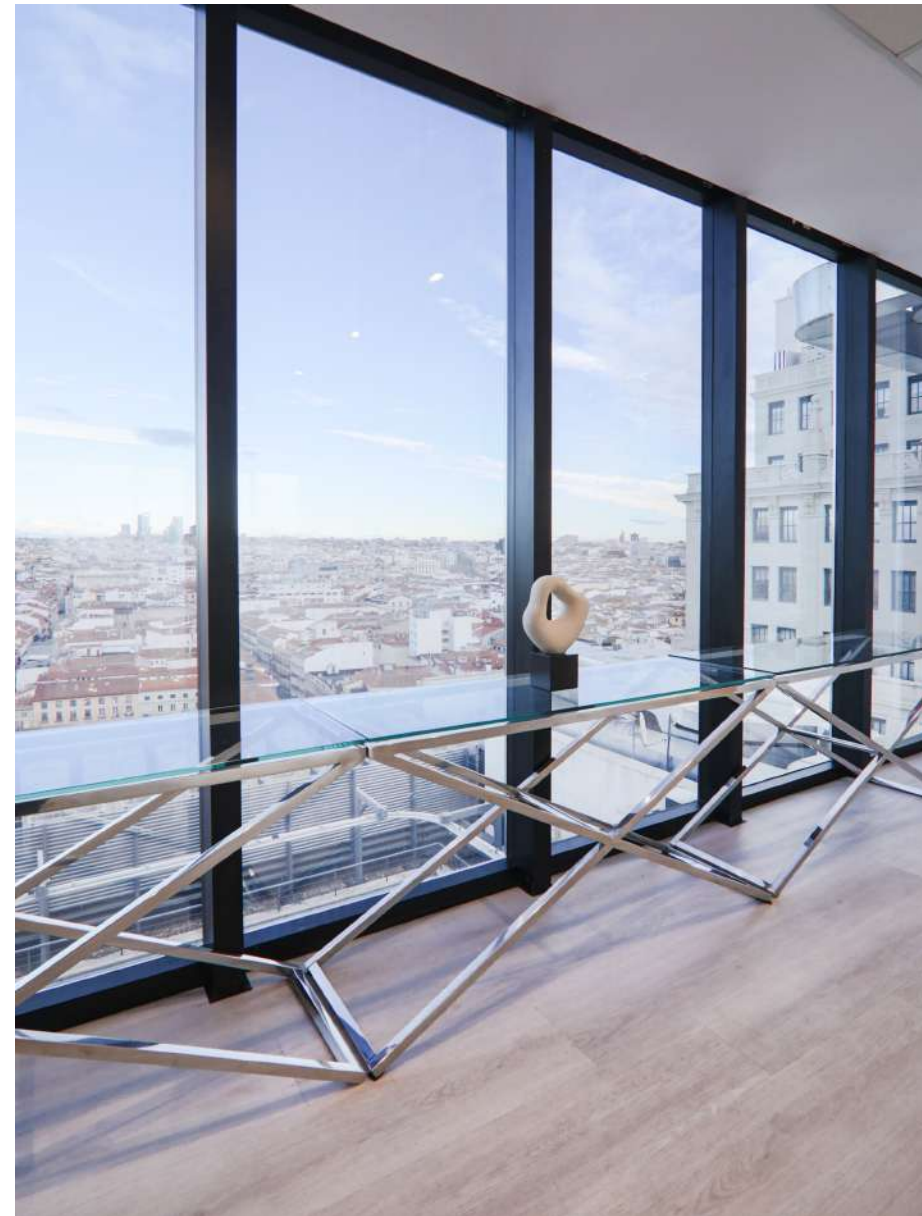

WHITE SHEEPSKIN ARMCHAIR

Available units: 4.
Height : 77,5 cm
Width : 78 cm
Depth: 60 cm

BLACK METAL TABLE

Available units: 1.
Maximum height: 35 cm
Width: 1,20 m
Depth: 77 cm

STONE EFFECT SIDE TABLE

Available units: 1.
Diameter: 40 cm
Height: 50 cm

GLASS CABARET TABLE*

Available units: 6.
Diameter: 1,05 m
Height: 75 cm

*Ask for a budget.

GLASS CONSOLE

Available units: 3.
Height: 75 cm
Width: 45 cm
Length: 1,4 m

GLASS SIDE TABLES

Available units: 2.
Height: 45 cm
Width: 50 cm
Length: 50 cm

WHITE CERAMIC VASE

Available units: 2.

Diameter: 14 cm

Height: 20 cm

ROUND GLASS TABLE

Available units: 1.

Diameter: 50 cm

Height: 45 cm